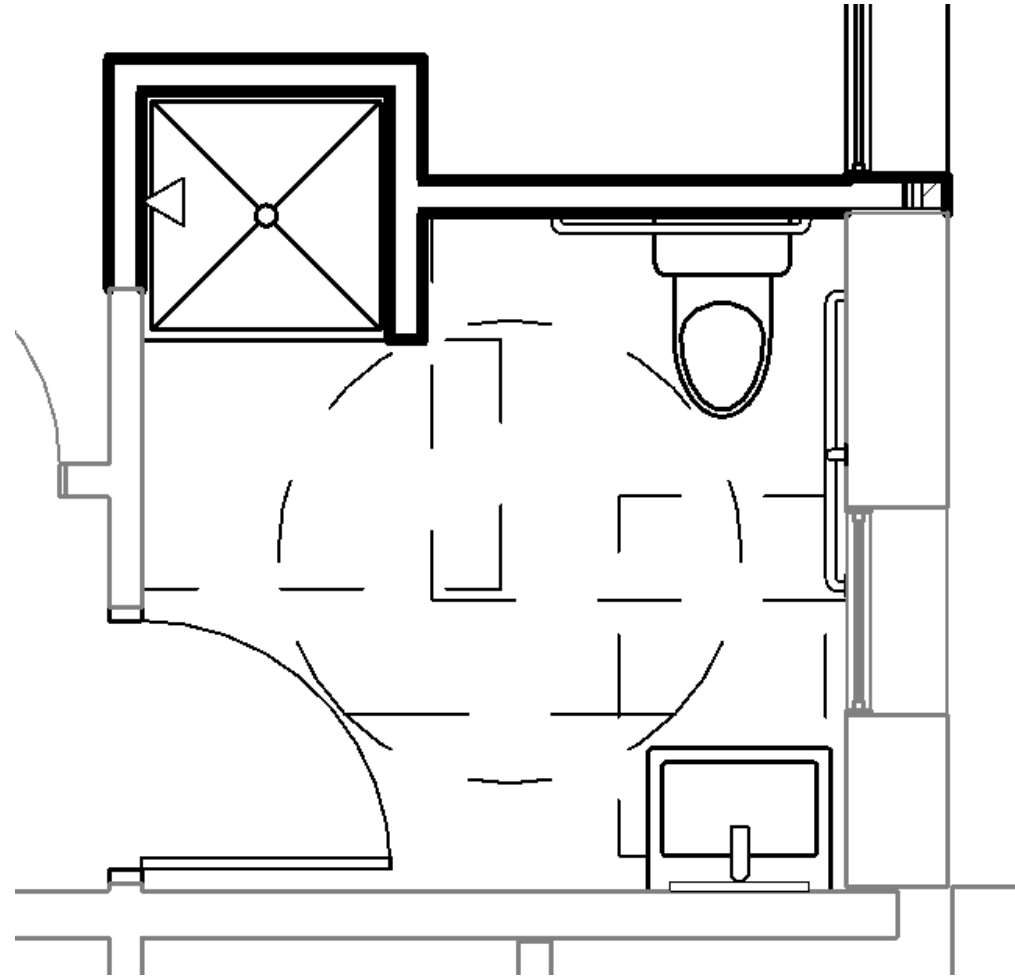

Delta Gamma

1873

DELTA GAMMA ANNEX BATHROOMS – INTERIOR DESIGN

08.02.2023

EXISTING BATHROOMS

1 | FIXTURES & FURNISHINGS

KOHLER, DEVONSHIRE, 24 1/4"
RECTANGULAR PEDESTAL BATHROOM
SINK

KOHLER, ESSENTIAL, OVAL FLAT
FRAME WALL MOUNTED BATHROOM
MIRROR (FOR ABOVE SINK ON THE
LEFT)

APPROX. TOTAL COST FOR ALL
FIXTURES: \$3,856

2 | FLOOR PLANS

EXISTING OVERALL FLOOR PLAN LEVEL 1

EXISTING OVERALL FLOOR PLAN LEVEL 2

NEW OVERALL FLOOR PLAN LEVEL 1

NEW ADA BATH LEVEL 1 ENLARGED

NEW OVERALL FLOOR PLAN LEVEL 2