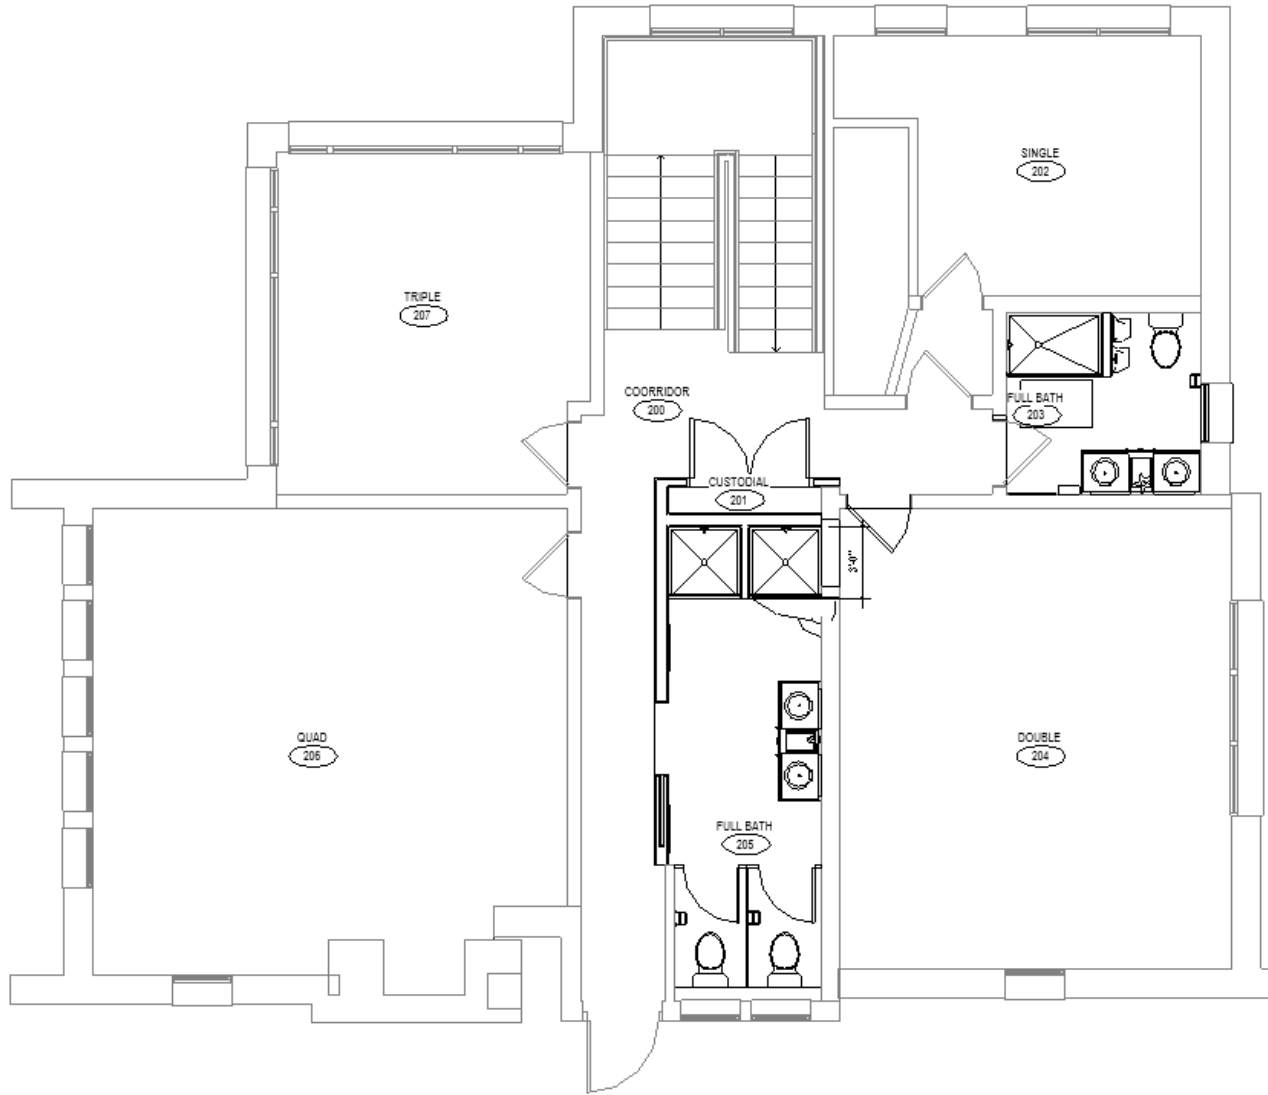

APPROX. TOTAL COST FOR ALL
FIXTURES: \$3,856

2 | FLOOR PLANS

EXISTING OVERALL FLOOR PLAN LEVEL 1

EXISTING OVERALL FLOOR PLAN LEVEL 2

NEW OVERALL FLOOR PLAN LEVEL 1

NEW ADA BATH LEVEL 1 ENLARGED

NEW OVERALL FLOOR PLAN LEVEL 2

NEW SECOND FLOOR SMALL BATH ENLARGED

NEW SECOND FLOOR LARGE BATH ENLARGED

3

INTERIOR CONCEPT & MATERIALS

OXFORD PALETTE

THE COMFORT OF A WARM AND INVITING ATMOSPHERE ALLOWS FOR A CHANCE TO CONNECT WITH LIKE WOMEN WHILE FEELING SAFE IN THEIR OWN HOME. THE WARMTH OF THE SAND DRAWS FROM THE PRARIES OF WISCONSIN AND WILL FOREVER BOND THESE SISTERS LIKE THE KNOT HOLDING AN ANCHOR.