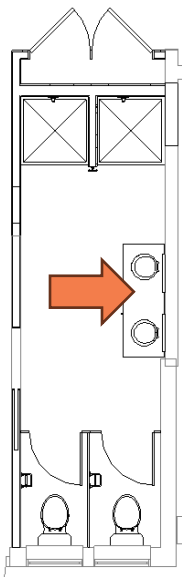

Delta Gamma

1873

DELTA GAMMA ANNEX BATHROOMS – INTERIOR DESIGN

08.02.2023

EXISTING BATHROOMS

1 | FIXTURES & FURNISHINGS

KOHLER, DEVONSHIRE, 24 1/4"
RECTANGULAR PEDESTAL BATHROOM
SINK

KOHLER, ESSENTIAL, OVAL FLAT
FRAME WALL MOUNTED BATHROOM
MIRROR (FOR ABOVE SINK ON THE
LEFT)

KOHLER, KATHRYN 1.28 ELONGATED
COMFORT HEIGHT TOILET

KOHLER, CAXTON UNDERMOUNT SINK
WITH OVERFLOW, WHITE

KOHLER, ARTIFACTS PRESSURE
BALANCED SHOWER SYSTEM. POLISHED
CHROME

BATHROOM FIXTURE SELECTIONS

KOHLER, ARTIFACTS, 36" GRAB BAR,
POLISHED CHROME

FIRST FLOOR - ADA BATH

FIRST FLOOR ADA BATH RENDERING 1

FIRST FLOOR ADA BATH RENDERING 2

NORTH

EAST

SOUTH

WEST

SECOND FLOOR SMALL BATH

SECOND FLOOR SMALL BATH RENDERING

SECOND FLOOR LARGE BATH – EAST & WEST

SECOND FLOOR LARGE BATH RENDERING