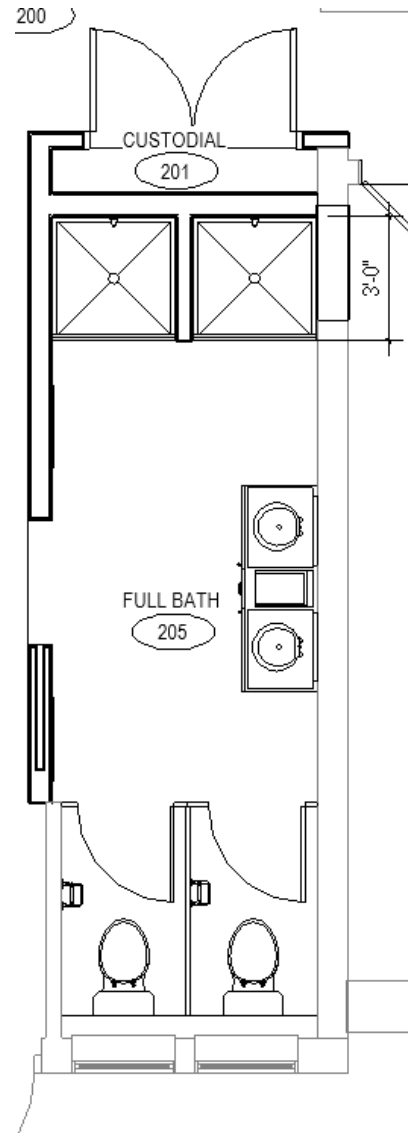

NEW SECOND FLOOR LARGE BATH ENLARGED