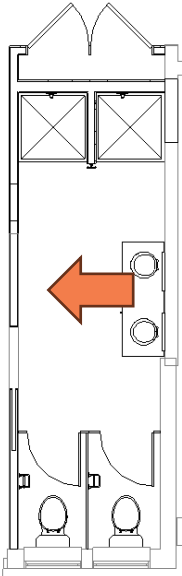

Delta Gamma

1873

DELTA GAMMA ANNEX BATHROOMS – INTERIOR DESIGN

08.02.2023

EXISTING BATHROOMS

1 | FIXTURES & FURNISHINGS

KOHLER, DEVONSHIRE, 24 1/4"
RECTANGULAR PEDESTAL BATHROOM
SINK

KOHLER, ESSENTIAL, OVAL FLAT
FRAME WALL MOUNTED BATHROOM
MIRROR (FOR ABOVE SINK ON THE
LEFT)

KOHLER, KATHRYN 1.28 ELONGATED
COMFORT HEIGHT TOILET

KOHLER, CAXTON UNDERMOUNT SINK
WITH OVERFLOW, WHITE

KOHLER, ARTIFACTS PRESSURE
BALANCED SHOWER SYSTEM. POLISHED
CHROME

BATHROOM FIXTURE SELECTIONS

KOHLER, ARTIFACTS, 36" GRAB BAR,
POLISHED CHROME

FIRST FLOOR - ADA BATH

FIRST FLOOR ADA BATH RENDERING 1

FIRST FLOOR ADA BATH RENDERING 2

NORTH

EAST

SOUTH

WEST

SECOND FLOOR SMALL BATH

SECOND FLOOR SMALL BATH RENDERING

SECOND FLOOR LARGE BATH – EAST & WEST

SECOND FLOOR LARGE BATH RENDERING