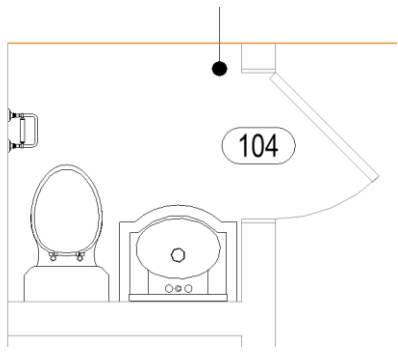

FIRST FLOOR – HALF BATHS