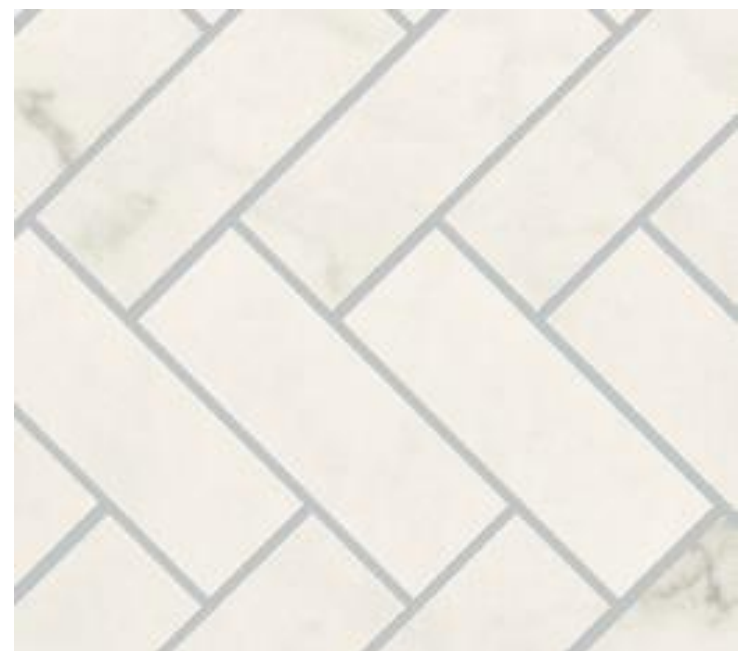

CROSSVILLE, STATE OF
GRACE, MATTE

WALL TILE AND PAINT

4 | ELEVATIONS & RENDERINGS

FIRST FLOOR – HALF BATHS

NORTH

EAST

SOUTH

WEST