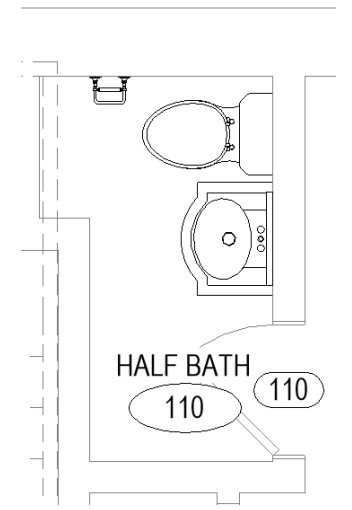

FIRST FLOOR – HALF BATHS