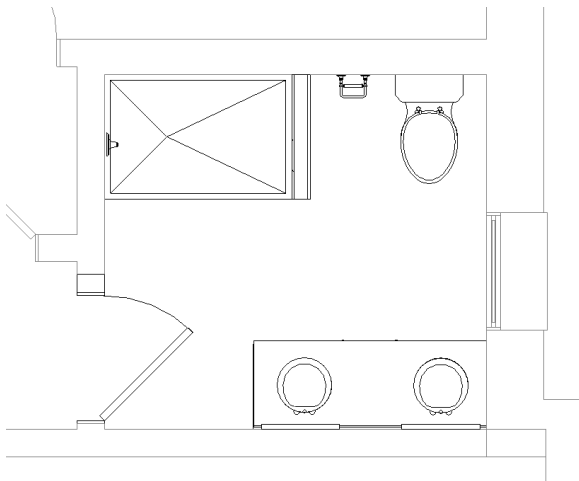

Delta Gamma

1873

DELTA GAMMA ANNEX BATHROOMS – INTERIOR DESIGN

08.02.2023

EXISTING BATHROOMS

1 | FIXTURES & FURNISHINGS

KOHLER, DEVONSHIRE, 24 1/4"
RECTANGULAR PEDESTAL BATHROOM
SINK

KOHLER, ESSENTIAL, OVAL FLAT
FRAME WALL MOUNTED BATHROOM
MIRROR (FOR ABOVE SINK ON THE
LEFT)

FIRST FLOOR - ADA BATH

FIRST FLOOR ADA BATH RENDERING 1

FIRST FLOOR ADA BATH RENDERING 2

NORTH

EAST

SOUTH

WEST

SECOND FLOOR SMALL BATH