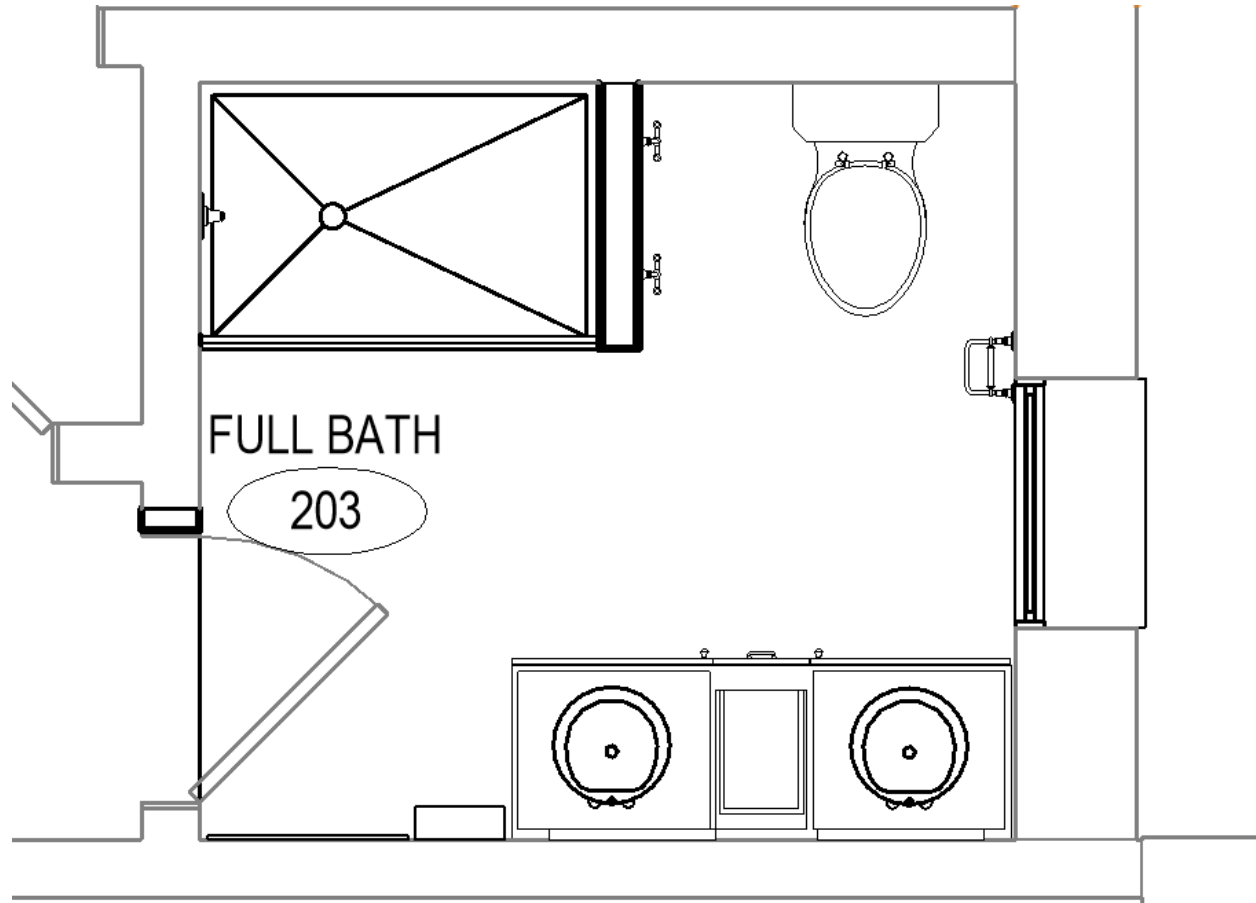

Delta Gamma

1873

DELTA GAMMA ANNEX BATHROOMS – INTERIOR DESIGN

08.02.2023

EXISTING BATHROOMS

1 | FIXTURES & FURNISHINGS

KOHLER, DEVONSHIRE, 24 1/4"
RECTANGULAR PEDESTAL BATHROOM
SINK

KOHLER, ESSENTIAL, OVAL FLAT
FRAME WALL MOUNTED BATHROOM
MIRROR (FOR ABOVE SINK ON THE
LEFT)

APPROX. TOTAL COST FOR ALL
FIXTURES: \$3,856

2 | FLOOR PLANS

EXISTING OVERALL FLOOR PLAN LEVEL 1

EXISTING OVERALL FLOOR PLAN LEVEL 2

NEW OVERALL FLOOR PLAN LEVEL 1

NEW ADA BATH LEVEL 1 ENLARGED

NEW OVERALL FLOOR PLAN LEVEL 2

NEW SECOND FLOOR SMALL BATH ENLARGED

NEW SECOND FLOOR LARGE BATH ENLARGED

3

INTERIOR CONCEPT & MATERIALS

OXFORD PALETTE

THE COMFORT OF A WARM AND INVITING ATMOSPHERE ALLOWS FOR A CHANCE TO CONNECT WITH LIKE WOMEN WHILE FEELING SAFE IN THEIR OWN HOME. THE WARMTH OF THE SAND DRAWS FROM THE PRARIES OF WISCONSIN AND WILL FOREVER BOND THESE SISTERS LIKE THE KNOT HOLDING AN ANCHOR.