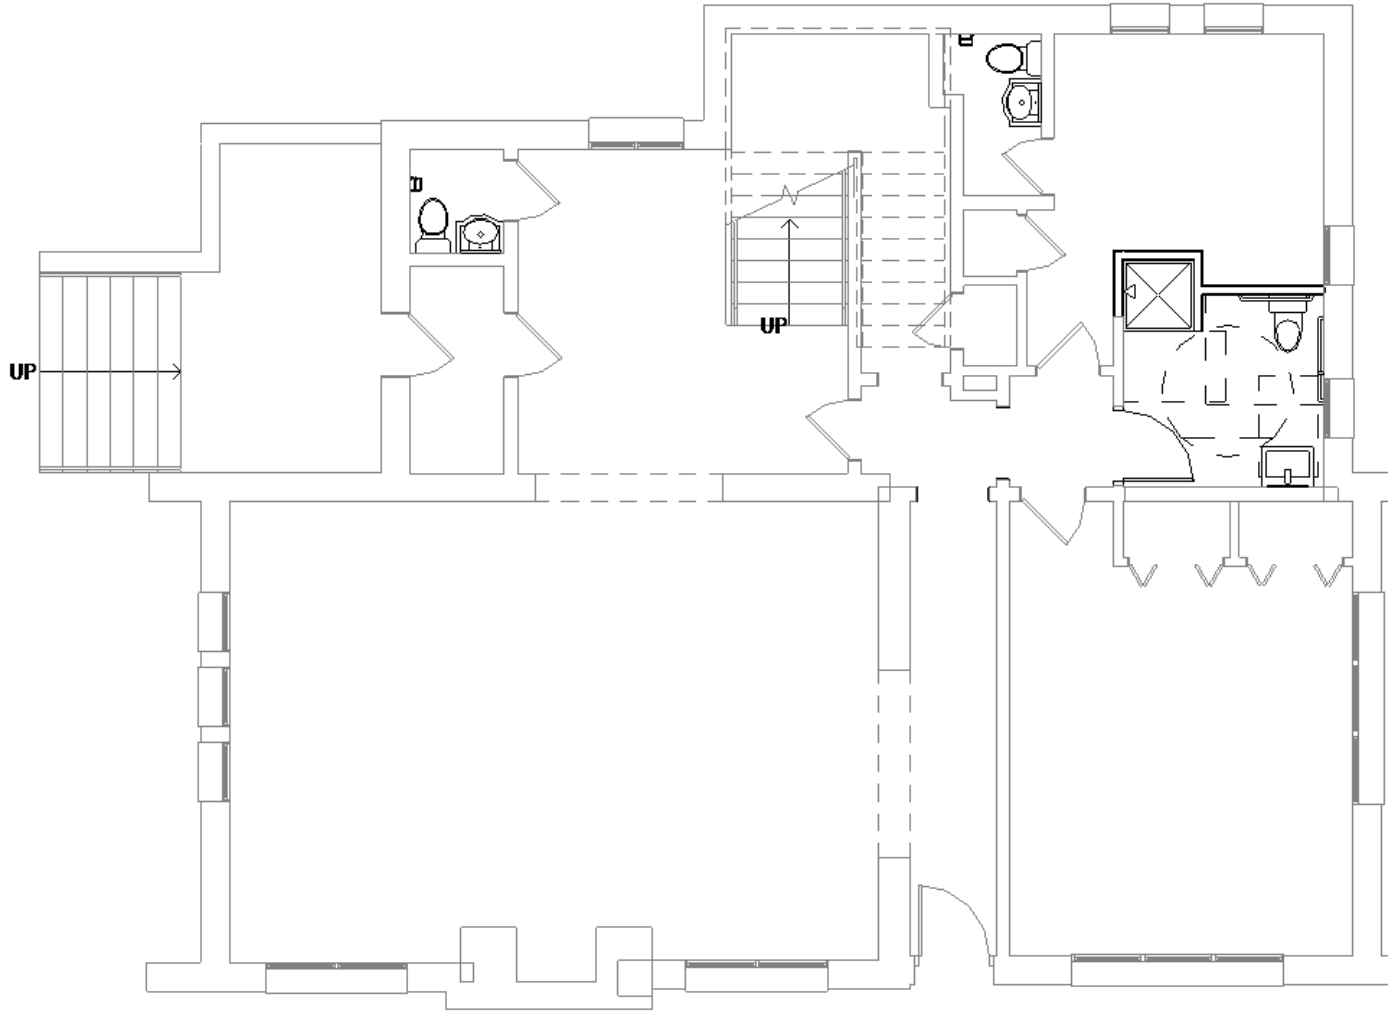

APPROX. TOTAL COST FOR ALL
FIXTURES: \$3,856

2 | FLOOR PLANS

EXISTING OVERALL FLOOR PLAN LEVEL 1

EXISTING OVERALL FLOOR PLAN LEVEL 2

NEW OVERALL FLOOR PLAN LEVEL 1

NEW ADA BATH LEVEL 1 ENLARGED

NEW OVERALL FLOOR PLAN LEVEL 2

NEW SECOND FLOOR SMALL BATH ENLARGED

NEW SECOND FLOOR LARGE BATH ENLARGED

3

INTERIOR CONCEPT & MATERIALS

OXFORD PALETTE

THE COMFORT OF A WARM AND INVITING ATMOSPHERE ALLOWS FOR A CHANCE TO CONNECT WITH LIKE WOMEN WHILE FEELING SAFE IN THEIR OWN HOME. THE WARMTH OF THE SAND DRAWS FROM THE PRARIES OF WISCONSIN AND WILL FOREVER BOND THESE SISTERS LIKE THE KNOT HOLDING AN ANCHOR.