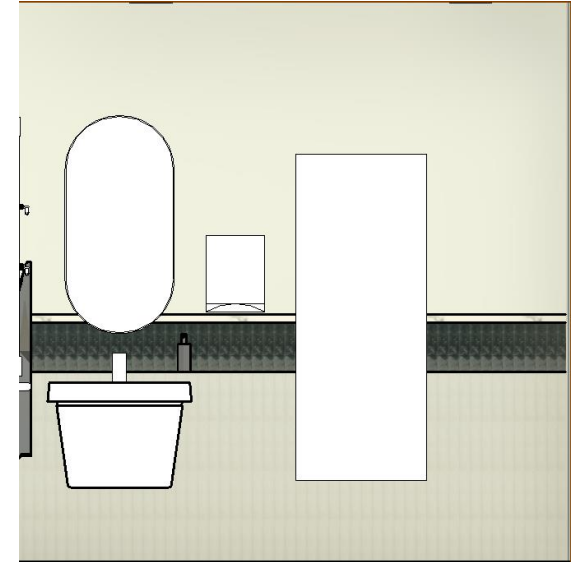

SOUTH

FIRST FLOOR - ADA BATH