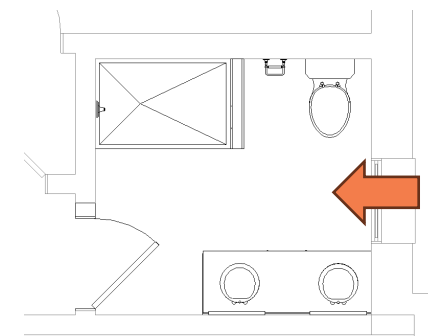

Delta Gamma

1873

DELTA GAMMA ANNEX BATHROOMS – INTERIOR DESIGN

08.02.2023

EXISTING BATHROOMS

1 | FIXTURES & FURNISHINGS

KOHLER, DEVONSHIRE, 24 1/4"
RECTANGULAR PEDESTAL BATHROOM
SINK

KOHLER, ESSENTIAL, OVAL FLAT
FRAME WALL MOUNTED BATHROOM
MIRROR (FOR ABOVE SINK ON THE
LEFT)

FIRST FLOOR - ADA BATH

FIRST FLOOR ADA BATH RENDERING 1

FIRST FLOOR ADA BATH RENDERING 2

NORTH

EAST

SOUTH

WEST

SECOND FLOOR SMALL BATH

SECOND FLOOR SMALL BATH RENDERING

SECOND FLOOR LARGE BATH – EAST & WEST

SECOND FLOOR LARGE BATH RENDERING