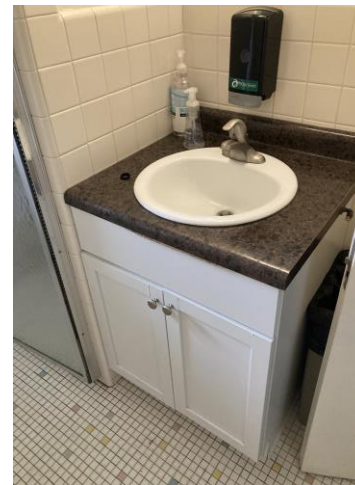

Delta Gamma

1873

DELTA GAMMA ANNEX BATHROOMS – INTERIOR DESIGN

08.02.2023

EXISTING BATHROOMS

1 | FIXTURES & FURNISHINGS

KOHLER, DEVONSHIRE, 24 1/4"
RECTANGULAR PEDESTAL BATHROOM
SINK

KOHLER, ESSENTIAL, OVAL FLAT
FRAME WALL MOUNTED BATHROOM
MIRROR (FOR ABOVE SINK ON THE
LEFT)

KOHLER, KATHRYN 1.28 ELONGATED
COMFORT HEIGHT TOILET

KOHLER, CAXTON UNDERMOUNT SINK
WITH OVERFLOW, WHITE

KOHLER, ARTIFACTS PRESSURE
BALANCED SHOWER SYSTEM. POLISHED
CHROME

BATHROOM FIXTURE SELECTIONS

KOHLER, ARTIFACTS, 36" GRAB BAR,
POLISHED CHROME