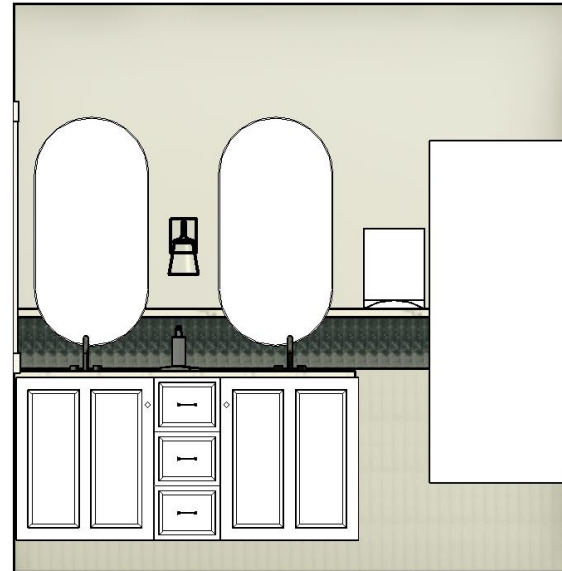

Delta Gamma

1873

DELTA GAMMA ANNEX BATHROOMS – INTERIOR DESIGN

08.02.2023

EXISTING BATHROOMS

1 | FIXTURES & FURNISHINGS

KOHLER, DEVONSHIRE, 24 1/4"
RECTANGULAR PEDESTAL BATHROOM
SINK

KOHLER, ESSENTIAL, OVAL FLAT
FRAME WALL MOUNTED BATHROOM
MIRROR (FOR ABOVE SINK ON THE
LEFT)

FIRST FLOOR - ADA BATH

FIRST FLOOR ADA BATH RENDERING 1

FIRST FLOOR ADA BATH RENDERING 2

NORTH

EAST

SOUTH

WEST

SECOND FLOOR SMALL BATH

SECOND FLOOR SMALL BATH RENDERING

SECOND FLOOR LARGE BATH – EAST & WEST

SECOND FLOOR LARGE BATH RENDERING