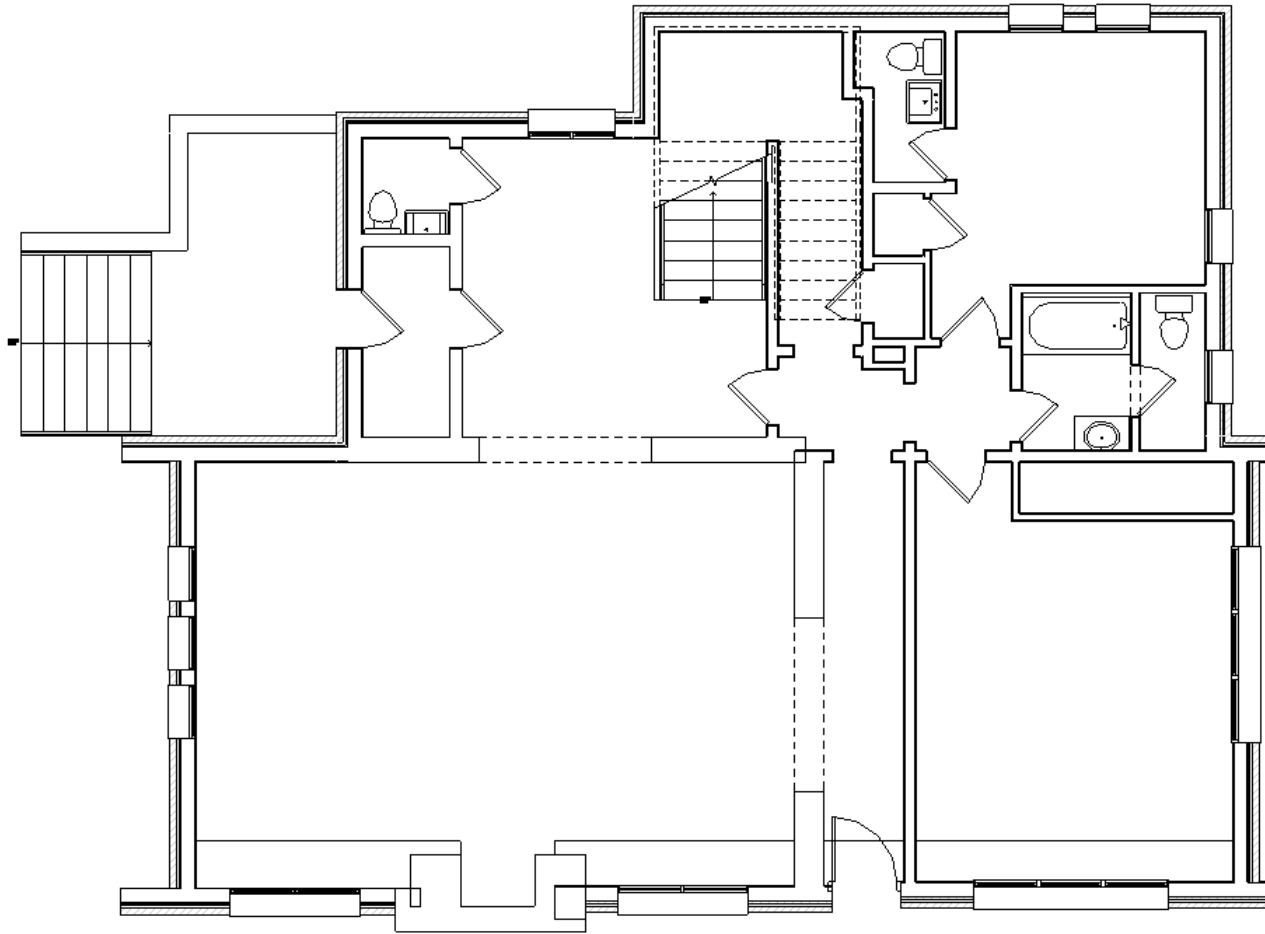

Delta Gamma

1873

DELTA GAMMA ANNEX BATHROOMS – INTERIOR DESIGN

08.02.2023

EXISTING BATHROOMS

1 | FIXTURES & FURNISHINGS

KOHLER, DEVONSHIRE, 24 1/4"
RECTANGULAR PEDESTAL BATHROOM
SINK

KOHLER, ESSENTIAL, OVAL FLAT
FRAME WALL MOUNTED BATHROOM
MIRROR (FOR ABOVE SINK ON THE
LEFT)

KOHLER, KATHRYN 1.28 ELONGATED
COMFORT HEIGHT TOILET

KOHLER, CAXTON UNDERMOUNT SINK
WITH OVERFLOW, WHITE

KOHLER, ARTIFACTS PRESSURE
BALANCED SHOWER SYSTEM. POLISHED
CHROME

BATHROOM FIXTURE SELECTIONS

KOHLER, ARTIFACTS, 36" GRAB BAR,
POLISHED CHROME

APPROX. TOTAL COST FOR ALL
FIXTURES: \$3,856

2 | FLOOR PLANS

EXISTING OVERALL FLOOR PLAN LEVEL 1

EXISTING OVERALL FLOOR PLAN LEVEL 2

NEW OVERALL FLOOR PLAN LEVEL 1

NEW ADA BATH LEVEL 1 ENLARGED

NEW OVERALL FLOOR PLAN LEVEL 2

NEW SECOND FLOOR SMALL BATH ENLARGED

NEW SECOND FLOOR LARGE BATH ENLARGED

3

INTERIOR CONCEPT & MATERIALS

OXFORD PALETTE

THE COMFORT OF A WARM AND INVITING ATMOSPHERE ALLOWS FOR A CHANCE TO CONNECT WITH LIKE WOMEN WHILE FEELING SAFE IN THEIR OWN HOME. THE WARMTH OF THE SAND DRAWS FROM THE PRARIES OF WISCONSIN AND WILL FOREVER BOND THESE SISTERS LIKE THE KNOT HOLDING AN ANCHOR.