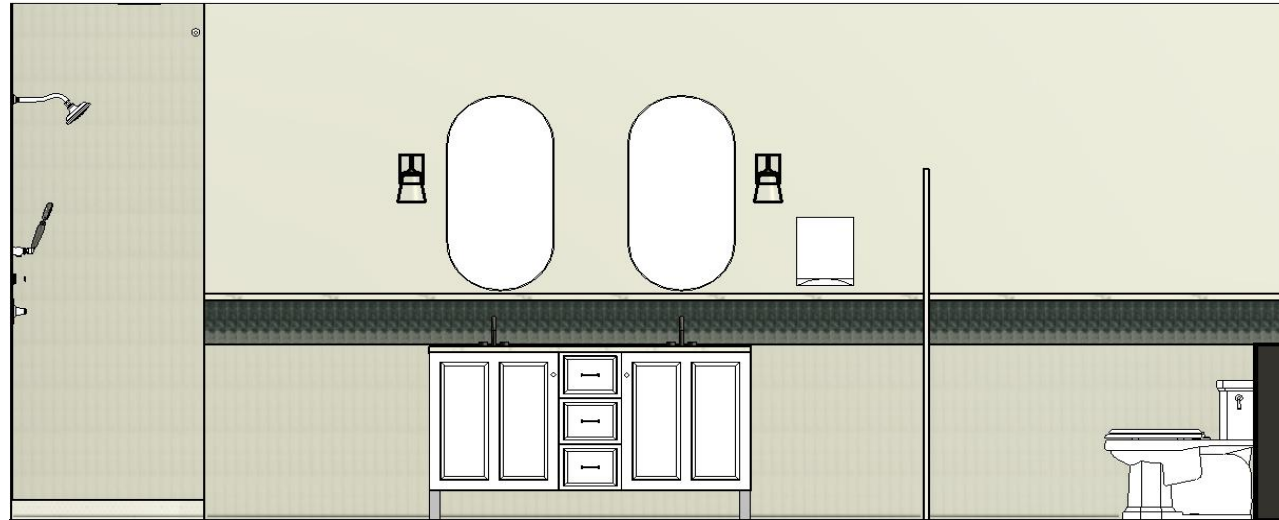

Delta Gamma

1873

DELTA GAMMA ANNEX BATHROOMS – INTERIOR DESIGN

08.02.2023

EXISTING BATHROOMS

1 | FIXTURES & FURNISHINGS

KOHLER, DEVONSHIRE, 24 1/4"
RECTANGULAR PEDESTAL BATHROOM
SINK

KOHLER, ESSENTIAL, OVAL FLAT
FRAME WALL MOUNTED BATHROOM
MIRROR (FOR ABOVE SINK ON THE
LEFT)

FIRST FLOOR - ADA BATH

FIRST FLOOR ADA BATH RENDERING 1

FIRST FLOOR ADA BATH RENDERING 2

NORTH

EAST

SOUTH

WEST

SECOND FLOOR SMALL BATH

SECOND FLOOR SMALL BATH RENDERING

SECOND FLOOR LARGE BATH – EAST & WEST

SECOND FLOOR LARGE BATH RENDERING