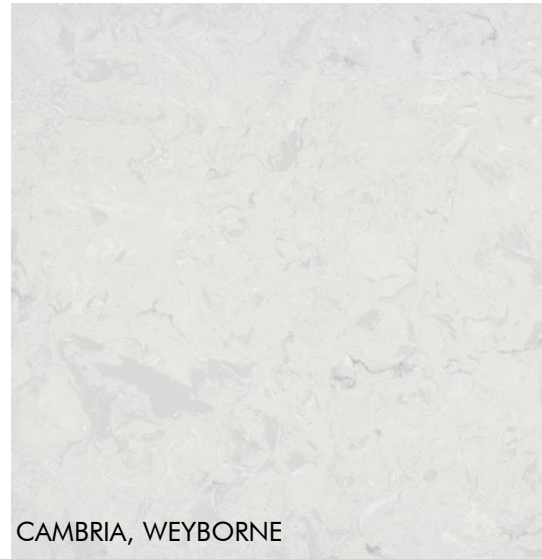

OXFORD PALETTE

MATERIALS