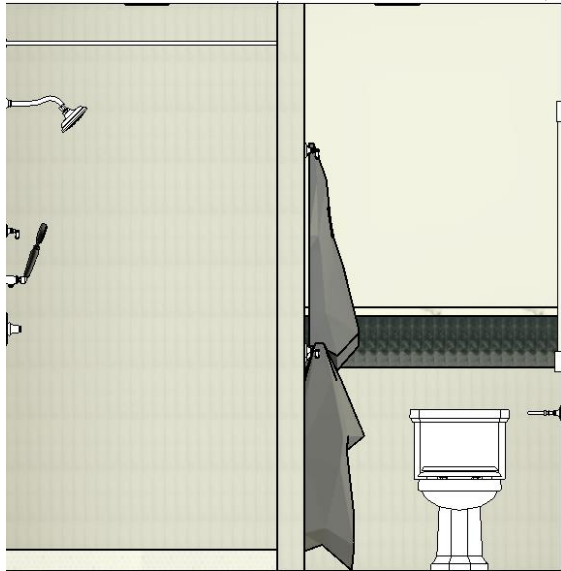

Delta Gamma

1873

DELTA GAMMA ANNEX BATHROOMS – INTERIOR DESIGN

08.02.2023

EXISTING BATHROOMS

1 | FIXTURES & FURNISHINGS

KOHLER, DEVONSHIRE, 24 1/4"
RECTANGULAR PEDESTAL BATHROOM
SINK

KOHLER, ESSENTIAL, OVAL FLAT
FRAME WALL MOUNTED BATHROOM
MIRROR (FOR ABOVE SINK ON THE
LEFT)

NEW SECOND FLOOR SMALL BATH ENLARGED

NEW SECOND FLOOR LARGE BATH ENLARGED

3

INTERIOR CONCEPT & MATERIALS

OXFORD PALETTE

THE COMFORT OF A WARM AND INVITING ATMOSPHERE ALLOWS FOR A CHANCE TO CONNECT WITH LIKE WOMEN WHILE FEELING SAFE IN THEIR OWN HOME. THE WARMTH OF THE SAND DRAWS FROM THE PRARIES OF WISCONSIN AND WILL FOREVER BOND THESE SISTERS LIKE THE KNOT HOLDING AN ANCHOR.

FIRST FLOOR - ADA BATH

FIRST FLOOR ADA BATH RENDERING 1

FIRST FLOOR ADA BATH RENDERING 2

NORTH

EAST

SOUTH

WEST

SECOND FLOOR SMALL BATH