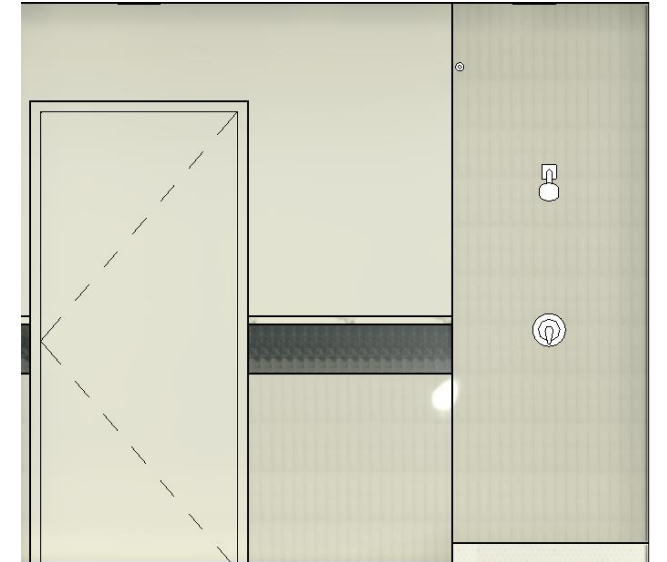

WEST

FIRST FLOOR - ADA BATH